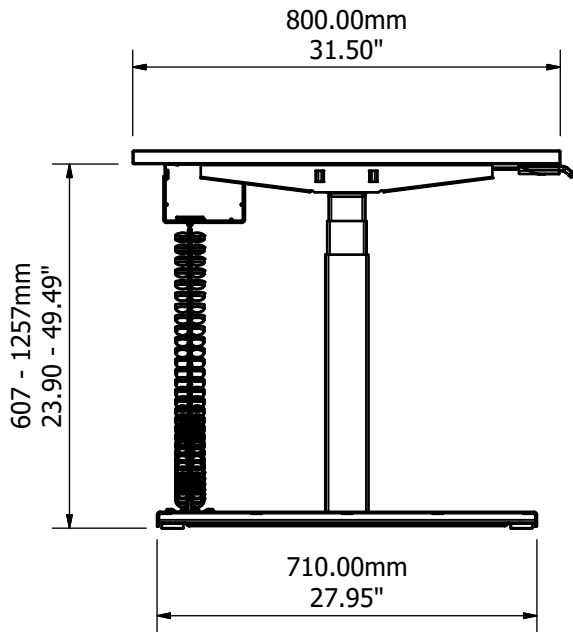

Worktop Dimension	1200 x 800mm
Worktop Material	MFC/Chipboard Laminate
Worktop Colours Available	White, Grey and Light Oak
Frame Colours Available	White, Silver/Grey and Black
Max Load	800N per column
Height Range	607 - 1257mm
Accessories	Cable Basket and Cable Flex
Packaging	Product Dependant

Worktop Dimension	1400 x 800mm
Worktop Material	MFC/Chipboard Laminate
Worktop Colours Available	White, Grey and Light Oak
Frame Colours Available	White, Silver/Grey and Black
Max Load	800N per column
Height Range	607 - 1257mm
Accessories	Cable Basket and Cable Flex
Packaging	Product Dependant

Worktop Dimension	1600 x 800mm
Worktop Material	MFC/Chipboard Laminate
Worktop Colours Available	White, Grey and Light Oak
Frame Colours Available	White, Silver/Grey and Black
Max Load	800N per column
Height Range	607 - 1257mm
Accessories	Cable Basket and Cable Flex
Packaging	Product Dependant

Worktop Dimension	1800 x 800mm
Worktop Material	MFC/Chipboard Laminate
Worktop Colours Available	White, Grey and Light Oak
Frame Colours Available	White, Silver/Grey and Black
Max Load	800N per column
Height Range	607 - 1257mm
Accessories	Cable Basket and Cable Flex
Packaging	Product Dependant