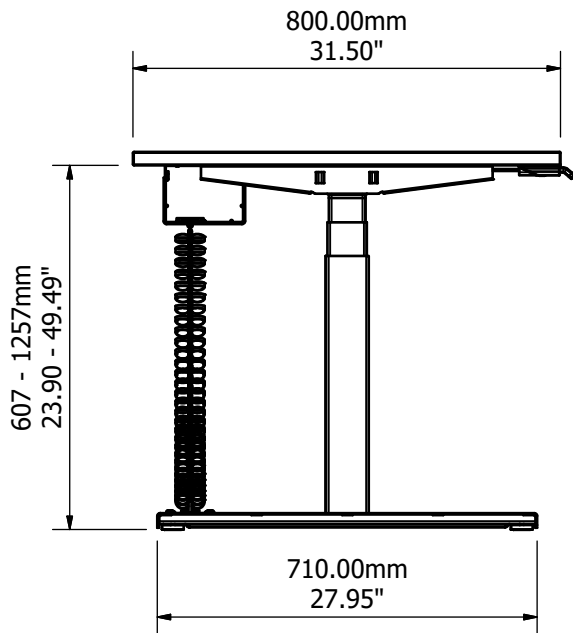

Worktop Dimension	1200 x 800mm
Worktop Material	MFC/Chipboard Laminate
Worktop Colours Available	White, Grey and Light Oak
Frame Colours Available	White, Silver/Grey and Black
Max Load	800N per column
Height Range	607 - 1257mm
Accessories	Cable Basket and Cable Flex
Packaging	Product Dependant

Worktop Dimension	1400 x 800mm
Worktop Material	MFC/Chipboard Laminate
Worktop Colours Available	White, Grey and Light Oak
Frame Colours Available	White, Silver/Grey and Black
Max Load	800N per column
Height Range	607 - 1257mm
Accessories	Cable Basket and Cable Flex
Packaging	Product Dependant

Worktop Dimension	1600 x 800mm
Worktop Material	MFC/Chipboard Laminate
Worktop Colours Available	White, Grey and Light Oak
Frame Colours Available	White, Silver/Grey and Black
Max Load	800N per column
Height Range	607 - 1257mm
Accessories	Cable Basket and Cable Flex
Packaging	Product Dependant

Worktop Dimension	1800 x 800mm
Worktop Material	MFC/Chipboard Laminate
Worktop Colours Available	White, Grey and Light Oak
Frame Colours Available	White, Silver/Grey and Black
Max Load	800N per column
Height Range	607 - 1257mm
Accessories	Cable Basket and Cable Flex
Packaging	Product Dependant