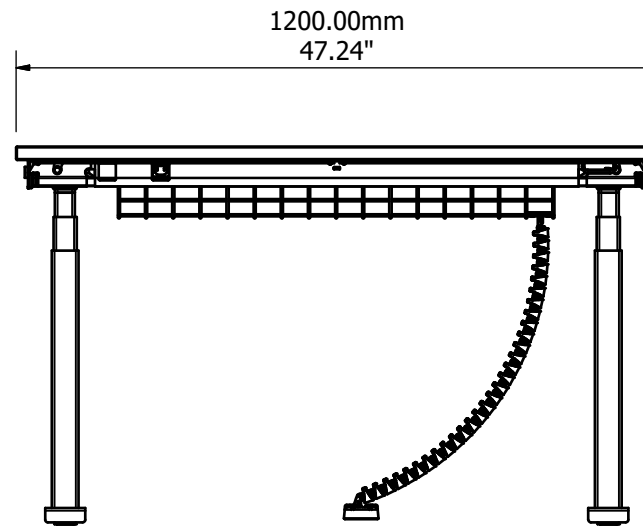

Worktop Dimension	1200 x 800mm
Worktop Material	MFC/Chipboard Laminate
Worktop Colours Available	White, Grey and Light Oak
Frame Colours Available	White, Silver/Grey and Black
Max Load	800N per column
Height Range	607 - 1257mm
Accessories	Cable Basket and Cable Flex
Packaging	Product Dependant

Worktop Dimension	1400 x 800mm
Worktop Material	MFC/Chipboard Laminate
Worktop Colours Available	White, Grey and Light Oak
Frame Colours Available	White, Silver/Grey and Black
Max Load	800N per column
Height Range	607 - 1257mm
Accessories	Cable Basket and Cable Flex
Packaging	Product Dependant

Worktop Dimension	1600 x 800mm
Worktop Material	MFC/Chipboard Laminate
Worktop Colours Available	White, Grey and Light Oak
Frame Colours Available	White, Silver/Grey and Black
Max Load	800N per column
Height Range	607 - 1257mm
Accessories	Cable Basket and Cable Flex
Packaging	Product Dependant

Worktop Dimension	1800 x 800mm
Worktop Material	MFC/Chipboard Laminate
Worktop Colours Available	White, Grey and Light Oak
Frame Colours Available	White, Silver/Grey and Black
Max Load	800N per column
Height Range	607 - 1257mm
Accessories	Cable Basket and Cable Flex
Packaging	Product Dependant