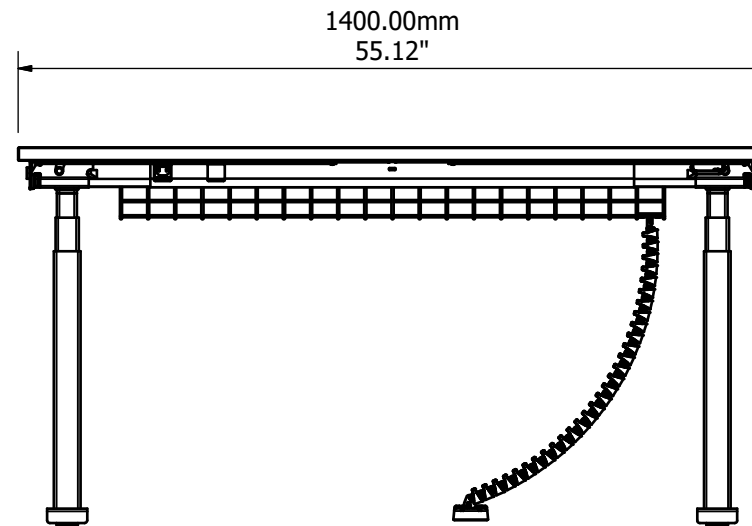

Worktop Dimension	1200 x 800mm
Worktop Material	MFC/Chipboard Laminate
Worktop Colours Available	White, Grey and Light Oak
Frame Colours Available	White, Silver/Grey and Black
Max Load	800N per column
Height Range	607 - 1257mm
Accessories	Cable Basket and Cable Flex
Packaging	Product Dependant

Worktop Dimension	1400 x 800mm
Worktop Material	MFC/Chipboard Laminate
Worktop Colours Available	White, Grey and Light Oak
Frame Colours Available	White, Silver/Grey and Black
Max Load	800N per column
Height Range	607 - 1257mm
Accessories	Cable Basket and Cable Flex
Packaging	Product Dependant

Worktop Dimension	1600 x 800mm
Worktop Material	MFC/Chipboard Laminate
Worktop Colours Available	White, Grey and Light Oak
Frame Colours Available	White, Silver/Grey and Black
Max Load	800N per column
Height Range	607 - 1257mm
Accessories	Cable Basket and Cable Flex
Packaging	Product Dependant

Worktop Dimension	1800 x 800mm
Worktop Material	MFC/Chipboard Laminate
Worktop Colours Available	White, Grey and Light Oak
Frame Colours Available	White, Silver/Grey and Black
Max Load	800N per column
Height Range	607 - 1257mm
Accessories	Cable Basket and Cable Flex
Packaging	Product Dependant