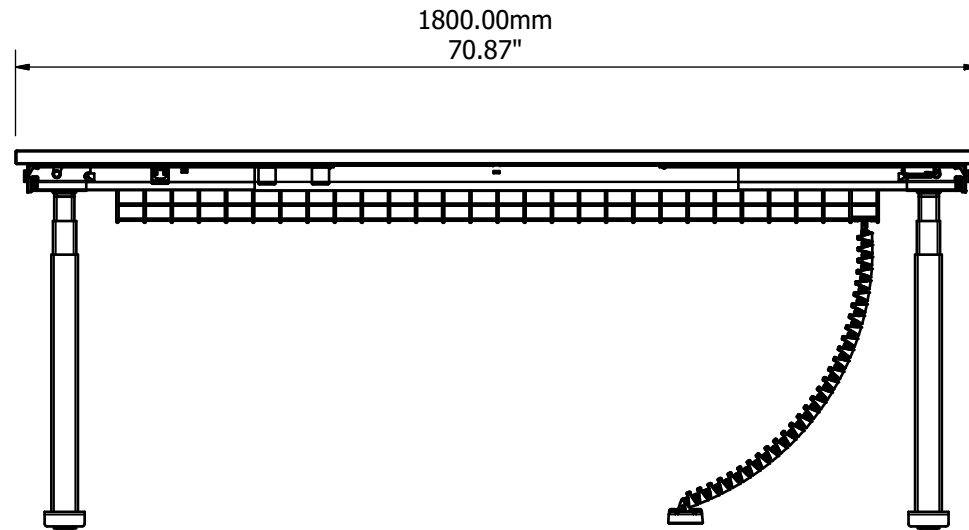

Worktop Dimension	1200 x 800mm
Worktop Material	MFC/Chipboard Laminate
Worktop Colours Available	White, Grey and Light Oak
Frame Colours Available	White, Silver/Grey and Black
Max Load	800N per column
Height Range	607 - 1257mm
Accessories	Cable Basket and Cable Flex
Packaging	Product Dependant

Worktop Dimension	1400 x 800mm
Worktop Material	MFC/Chipboard Laminate
Worktop Colours Available	White, Grey and Light Oak
Frame Colours Available	White, Silver/Grey and Black
Max Load	800N per column
Height Range	607 - 1257mm
Accessories	Cable Basket and Cable Flex
Packaging	Product Dependant

Worktop Dimension	1600 x 800mm
Worktop Material	MFC/Chipboard Laminate
Worktop Colours Available	White, Grey and Light Oak
Frame Colours Available	White, Silver/Grey and Black
Max Load	800N per column
Height Range	607 - 1257mm
Accessories	Cable Basket and Cable Flex
Packaging	Product Dependant

Worktop Dimension	1800 x 800mm
Worktop Material	MFC/Chipboard Laminate
Worktop Colours Available	White, Grey and Light Oak
Frame Colours Available	White, Silver/Grey and Black
Max Load	800N per column
Height Range	607 - 1257mm
Accessories	Cable Basket and Cable Flex
Packaging	Product Dependant