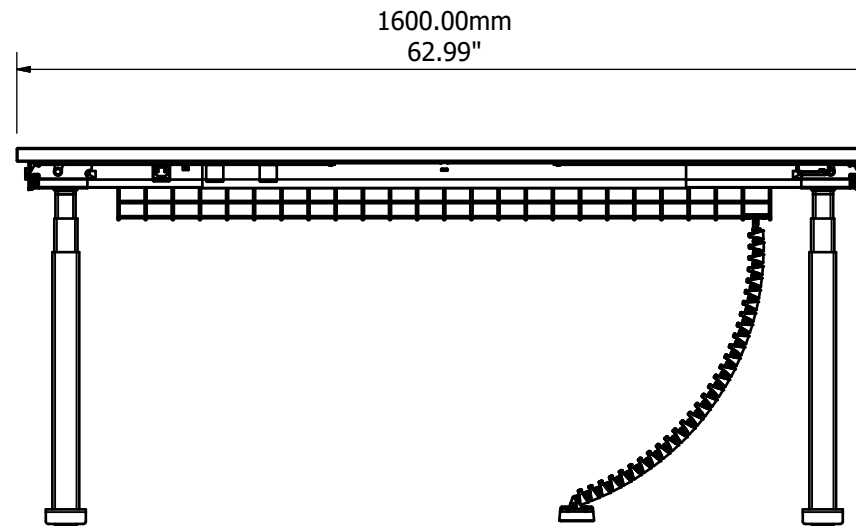

Worktop Dimension	1200 x 800mm
Worktop Material	MFC/Chipboard Laminate
Worktop Colours Available	White, Grey and Light Oak
Frame Colours Available	White, Silver/Grey and Black
Max Load	800N per column
Height Range	607 - 1257mm
Accessories	Cable Basket and Cable Flex
Packaging	Product Dependant

Worktop Dimension	1400 x 800mm
Worktop Material	MFC/Chipboard Laminate
Worktop Colours Available	White, Grey and Light Oak
Frame Colours Available	White, Silver/Grey and Black
Max Load	800N per column
Height Range	607 - 1257mm
Accessories	Cable Basket and Cable Flex
Packaging	Product Dependant

Worktop Dimension	1600 x 800mm
Worktop Material	MFC/Chipboard Laminate
Worktop Colours Available	White, Grey and Light Oak
Frame Colours Available	White, Silver/Grey and Black
Max Load	800N per column
Height Range	607 - 1257mm
Accessories	Cable Basket and Cable Flex
Packaging	Product Dependant

Worktop Dimension	1800 x 800mm
Worktop Material	MFC/Chipboard Laminate
Worktop Colours Available	White, Grey and Light Oak
Frame Colours Available	White, Silver/Grey and Black
Max Load	800N per column
Height Range	607 - 1257mm
Accessories	Cable Basket and Cable Flex
Packaging	Product Dependant