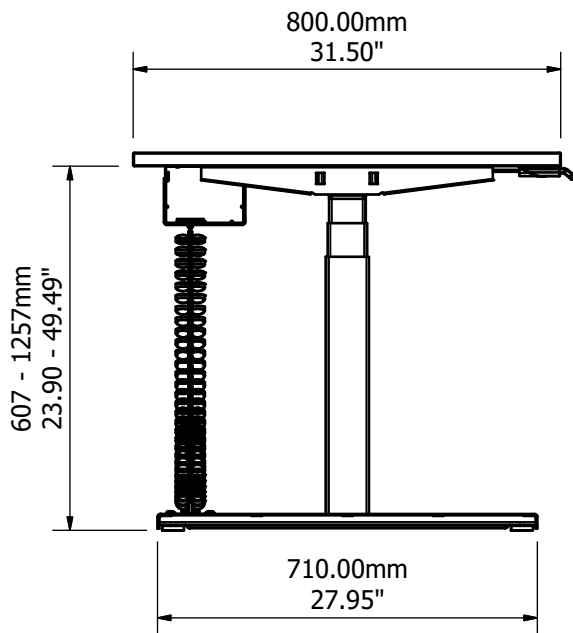

Worktop Dimension	1200 x 800mm
Worktop Material	MFC/Chipboard Laminate
Worktop Colours Available	White, Grey and Light Oak
Frame Colours Available	White, Silver/Grey and Black
Max Load	800N per column
Height Range	607 - 1257mm
Accessories	Cable Basket and Cable Flex
Packaging	Product Dependant

Worktop Dimension	1400 x 800mm
Worktop Material	MFC/Chipboard Laminate
Worktop Colours Available	White, Grey and Light Oak
Frame Colours Available	White, Silver/Grey and Black
Max Load	800N per column
Height Range	607 - 1257mm
Accessories	Cable Basket and Cable Flex
Packaging	Product Dependant

Worktop Dimension	1600 x 800mm
Worktop Material	MFC/Chipboard Laminate
Worktop Colours Available	White, Grey and Light Oak
Frame Colours Available	White, Silver/Grey and Black
Max Load	800N per column
Height Range	607 - 1257mm
Accessories	Cable Basket and Cable Flex
Packaging	Product Dependant

Worktop Dimension	1800 x 800mm
Worktop Material	MFC/Chipboard Laminate
Worktop Colours Available	White, Grey and Light Oak
Frame Colours Available	White, Silver/Grey and Black
Max Load	800N per column
Height Range	607 - 1257mm
Accessories	Cable Basket and Cable Flex
Packaging	Product Dependant