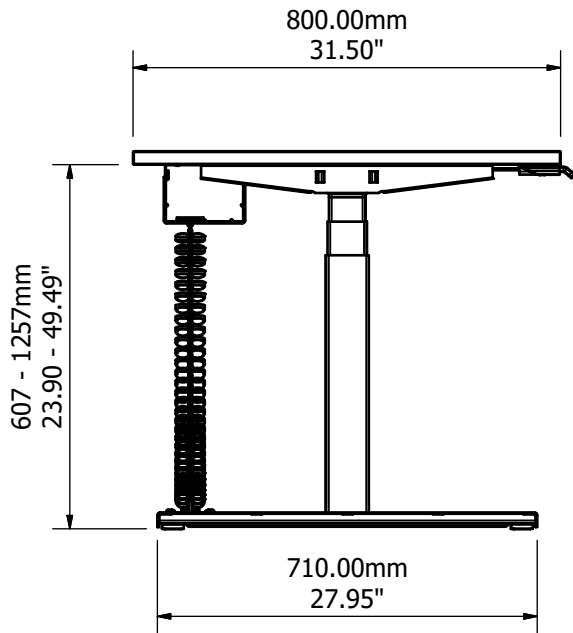

Worktop Dimension	1200 x 800mm
Worktop Material	MFC/Chipboard Laminate
Worktop Colours Available	White, Grey and Light Oak
Frame Colours Available	White, Silver/Grey and Black
Max Load	800N per column
Height Range	607 - 1257mm
Accessories	Cable Basket and Cable Flex
Packaging	Product Dependant

Worktop Dimension	1400 x 800mm
Worktop Material	MFC/Chipboard Laminate
Worktop Colours Available	White, Grey and Light Oak
Frame Colours Available	White, Silver/Grey and Black
Max Load	800N per column
Height Range	607 - 1257mm
Accessories	Cable Basket and Cable Flex
Packaging	Product Dependant

Worktop Dimension	1600 x 800mm
Worktop Material	MFC/Chipboard Laminate
Worktop Colours Available	White, Grey and Light Oak
Frame Colours Available	White, Silver/Grey and Black
Max Load	800N per column
Height Range	607 - 1257mm
Accessories	Cable Basket and Cable Flex
Packaging	Product Dependant

Worktop Dimension	1800 x 800mm
Worktop Material	MFC/Chipboard Laminate
Worktop Colours Available	White, Grey and Light Oak
Frame Colours Available	White, Silver/Grey and Black
Max Load	800N per column
Height Range	607 - 1257mm
Accessories	Cable Basket and Cable Flex
Packaging	Product Dependant