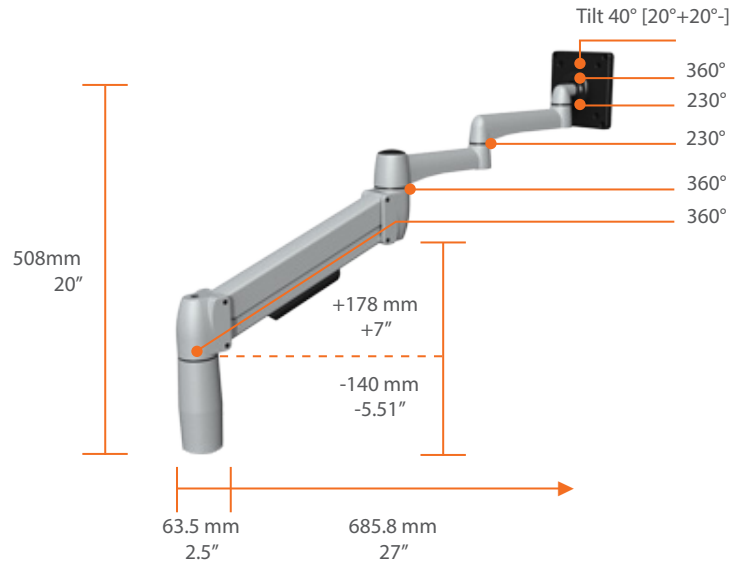

Direct SpaceArm SD01

Available weight ranges:
0.9-4.53kg 2.67-7.25kg or 6.80-13.6kg
2-10lbs. 5-16lbs. or 15-30lbs.

SpaceArm

XP SpaceArm

SA01XP

Available weight ranges:
0.9-4.53kg 2.67-7.25kg or 6.80-13.6kg
2-10lbs. 5-16lbs. or 15-30lbs.

Long SpaceArm

SX01

Available weight ranges:
0.9-4.53kg 2.67-7.25kg or 6.80-13.6kg
2-10lbs. 5-16lbs. or 15-30lbs.

Long XP SpaceArm

SX01XP

Available weight ranges:
0.9-4.53kg 2.67-7.25kg or 6.80-13.6kg
2-10lbs. 5-16lbs. or 15-30lbs.

SpaceArm

Stubby SpaceArm
8" Extension Piece
ST01X8

Stubby Plus SpaceArm
8" Extension Piece
SP01X8

SpaceArm

Single Arm Multi-Mount SMM12QC/SA01NK

Length of extrusion: 789mm (31")
Fits 2 x 609.6mm (24") widescreen monitors

Available weight ranges:
0.9-4.53kg 2.67-7.25kg or 6.80-13.6kg
2-10lbs. 5-16lbs. or 15-30lbs.

Dual Monitor Multi-Mount SMM22QC/SA02NK

Length of extrusion: 789mm (31")
Fits 2 x 609.6mm (24") widescreen monitors