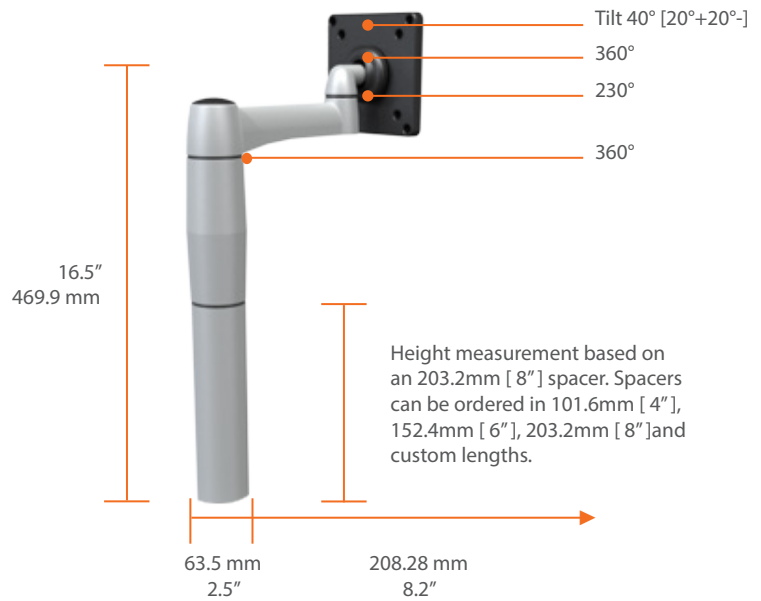

Long SpaceArm

SX01

Available weight ranges:
0.9-4.53kg 2.67-7.25kg or 6.80-13.6kg
2-10lbs. 5-16lbs. or 15-30lbs.

Long XP SpaceArm

SX01XP

Available weight ranges:
0.9-4.53kg 2.67-7.25kg or 6.80-13.6kg
2-10lbs. 5-16lbs. or 15-30lbs.

SpaceArm

Stubby SpaceArm
8" Extension Piece
ST01X8

Stubby Plus SpaceArm
8" Extension Piece
SP01X8

SpaceArm

Single Arm Multi-Mount SMM12QC/SA01NK

Length of extrusion: 789mm (31")
Fits 2 x 609.6mm (24") widescreen monitors

Available weight ranges:
0.9-4.53kg 2.67-7.25kg or 6.80-13.6kg
2-10lbs. 5-16lbs. or 15-30lbs.

Dual Monitor Multi-Mount SMM22QC/SA02NK

Length of extrusion: 789mm (31")
Fits 2 x 609.6mm (24") widescreen monitors

Available weight ranges:
0.9-4.53kg 2.67-7.25kg or 6.80-13.6kg
2-10lbs. 5-16lbs. or 15-30lbs.

Three Monitor Multi-Mount SMM23QC/SA02NK

Length of extrusion: 1372mm (54")
Fits 2 x 609.6mm (24") widescreen monitors