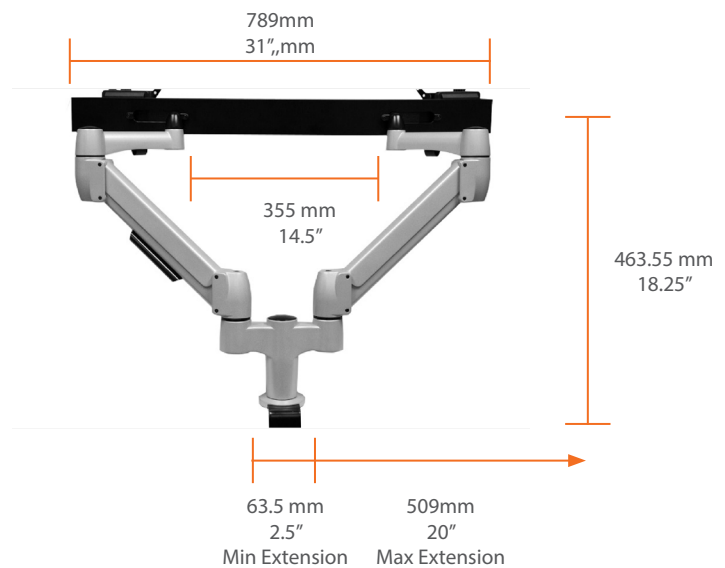

SpaceArm

Stubby SpaceArm
8" Extension Piece
ST01X8

Stubby Plus SpaceArm
8" Extension Piece
SP01X8

SpaceArm

Single Arm Multi-Mount SMM12QC/SA01NK

Length of extrusion: 789mm (31")
Fits 2 x 609.6mm (24") widescreen monitors

Available weight ranges:
0.9-4.53kg 2.67-7.25kg or 6.80-13.6kg
2-10lbs. 5-16lbs. or 15-30lbs.

Dual Monitor Multi-Mount SMM22QC/SA02NK

Length of extrusion: 789mm (31")
Fits 2 x 609.6mm (24") widescreen monitors

Available weight ranges:
0.9-4.53kg 2.67-7.25kg or 6.80-13.6kg
2-10lbs. 5-16lbs. or 15-30lbs.

Three Monitor Multi-Mount SMM23QC/SA02NK

Length of extrusion: 1372mm (54")
Fits 2 x 609.6mm (24") widescreen monitors

Available weight ranges:
0.9-4.53kg 2.67-7.25kg or 6.80-13.6kg
2-10lbs. 5-16lbs. or 15-30lbs.