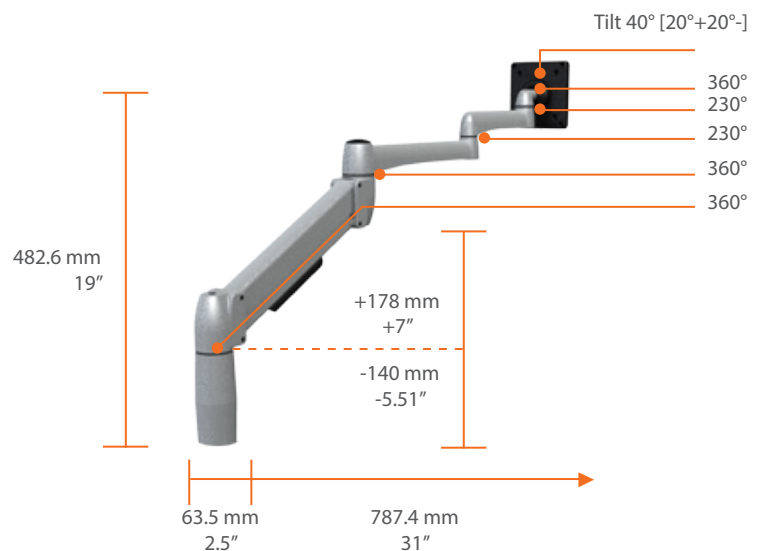

Long SpaceArm

SX01

Available weight ranges:
0.9-4.53kg 2.67-7.25kg or 6.80-13.6kg
2-10lbs. 5-16lbs. or 15-30lbs.

Long XP SpaceArm

SX01XP

Available weight ranges:
0.9-4.53kg 2.67-7.25kg or 6.80-13.6kg
2-10lbs. 5-16lbs. or 15-30lbs.

SpaceArm

Stubby SpaceArm
8" Extension Piece
ST01X8

Stubby Plus SpaceArm
8" Extension Piece
SP01X8

SpaceArm

Single Arm Multi-Mount SMM12QC/SA01NK

Length of extrusion: 789mm (31")
Fits 2 x 609.6mm (24") widescreen monitors

Available weight ranges:
0.9-4.53kg 2.67-7.25kg or 6.80-13.6kg
2-10lbs. 5-16lbs. or 15-30lbs.

Dual Monitor Multi-Mount SMM22QC/SA02NK

Length of extrusion: 789mm (31")
Fits 2 x 609.6mm (24") widescreen monitors

Available weight ranges:
0.9-4.53kg 2.67-7.25kg or 6.80-13.6kg
2-10lbs. 5-16lbs. or 15-30lbs.

Three Monitor Multi-Mount SMM23QC/SA02NK

Length of extrusion: 1372mm (54")
Fits 2 x 609.6mm (24") widescreen monitors