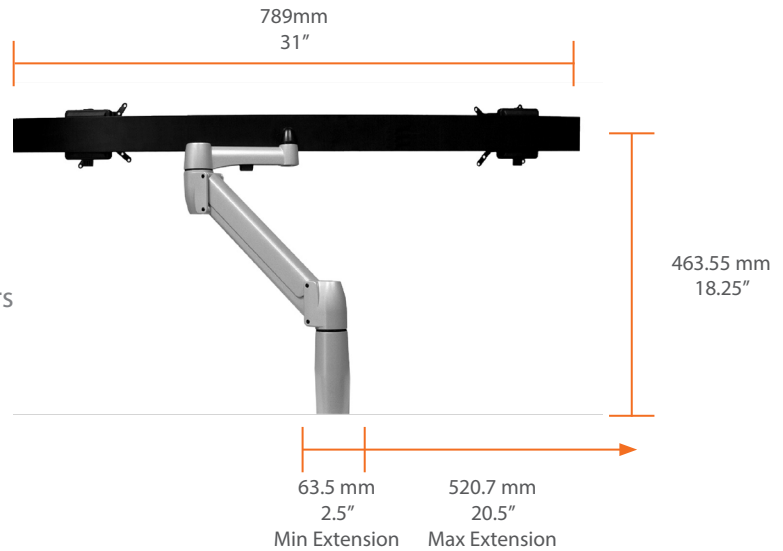

Long SpaceArm

SX01

Available weight ranges:
0.9-4.53kg 2.67-7.25kg or 6.80-13.6kg
2-10lbs. 5-16lbs. or 15-30lbs.

Long XP SpaceArm

SX01XP

Available weight ranges:
0.9-4.53kg 2.67-7.25kg or 6.80-13.6kg
2-10lbs. 5-16lbs. or 15-30lbs.

SpaceArm

Stubby SpaceArm
8" Extension Piece
ST01X8

Stubby Plus SpaceArm
8" Extension Piece
SP01X8

SpaceArm

Single Arm Multi-Mount SMM12QC/SA01NK

Length of extrusion: 789mm (31")
Fits 2 x 609.6mm (24") widescreen monitors

Available weight ranges:
0.9-4.53kg 2.67-7.25kg or 6.80-13.6kg
2-10lbs. 5-16lbs. or 15-30lbs.

Dual Monitor Multi-Mount SMM22QC/SA02NK

Length of extrusion: 789mm (31")
Fits 2 x 609.6mm (24") widescreen monitors

Available weight ranges:
0.9-4.53kg 2.67-7.25kg or 6.80-13.6kg
2-10lbs. 5-16lbs. or 15-30lbs.

Three Monitor Multi-Mount SMM23QC/SA02NK

Length of extrusion: 1372mm (54")
Fits 2 x 609.6mm (24") widescreen monitors