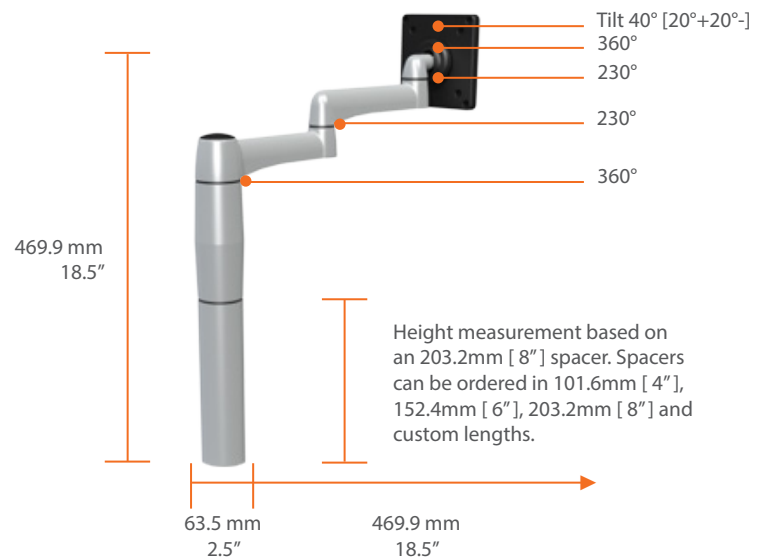

Long SpaceArm

SX01

Available weight ranges:
0.9-4.53kg 2.67-7.25kg or 6.80-13.6kg
2-10lbs. 5-16lbs. or 15-30lbs.

Long XP SpaceArm

SX01XP

Available weight ranges:
0.9-4.53kg 2.67-7.25kg or 6.80-13.6kg
2-10lbs. 5-16lbs. or 15-30lbs.

SpaceArm

Stubby SpaceArm
8" Extension Piece
ST01X8

Stubby Plus SpaceArm
8" Extension Piece
SP01X8

SpaceArm

Single Arm Multi-Mount SMM12QC/SA01NK

Length of extrusion: 789mm (31")
Fits 2 x 609.6mm (24") widescreen monitors

Available weight ranges:
0.9-4.53kg 2.67-7.25kg or 6.80-13.6kg
2-10lbs. 5-16lbs. or 15-30lbs.

Dual Monitor Multi-Mount SMM22QC/SA02NK

Length of extrusion: 789mm (31")
Fits 2 x 609.6mm (24") widescreen monitors

Available weight ranges:
0.9-4.53kg 2.67-7.25kg or 6.80-13.6kg
2-10lbs. 5-16lbs. or 15-30lbs.

Three Monitor Multi-Mount SMM23QC/SA02NK

Length of extrusion: 1372mm (54")
Fits 2 x 609.6mm (24") widescreen monitors