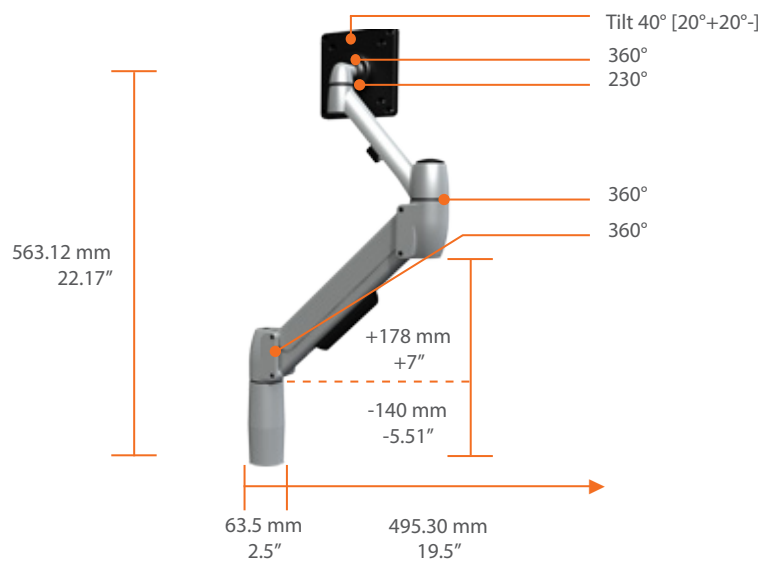

SpaceArm

Standard SpaceArm SA01

Available weight ranges:
0.9-4.53kg 2.67-7.25kg or 6.80-13.6kg
2-10lbs. 5-16lbs. or 15-30lbs.

Sit Stand SpaceArm SS01

Available weight ranges:
0.9-4.53kg 2.67-7.25kg or 6.80-13.6kg
2-10lbs. 5-16lbs. or 15-30lbs.

SpaceArm

Stubby SpaceArm
8" Extension Piece
ST01X8

Stubby Plus SpaceArm
8" Extension Piece
SP01X8

SpaceArm

Single Arm Multi-Mount SMM12QC/SA01NK

Length of extrusion: 789mm (31")
Fits 2 x 609.6mm (24") widescreen monitors

Available weight ranges:
0.9-4.53kg 2.67-7.25kg or 6.80-13.6kg
2-10lbs. 5-16lbs. or 15-30lbs.

Dual Monitor Multi-Mount SMM22QC/SA02NK

Length of extrusion: 789mm (31")
Fits 2 x 609.6mm (24") widescreen monitors

Available weight ranges:
0.9-4.53kg 2.67-7.25kg or 6.80-13.6kg
2-10lbs. 5-16lbs. or 15-30lbs.

Three Monitor Multi-Mount SMM23QC/SA02NK

Length of extrusion: 1372mm (54")
Fits 2 x 609.6mm (24") widescreen monitors