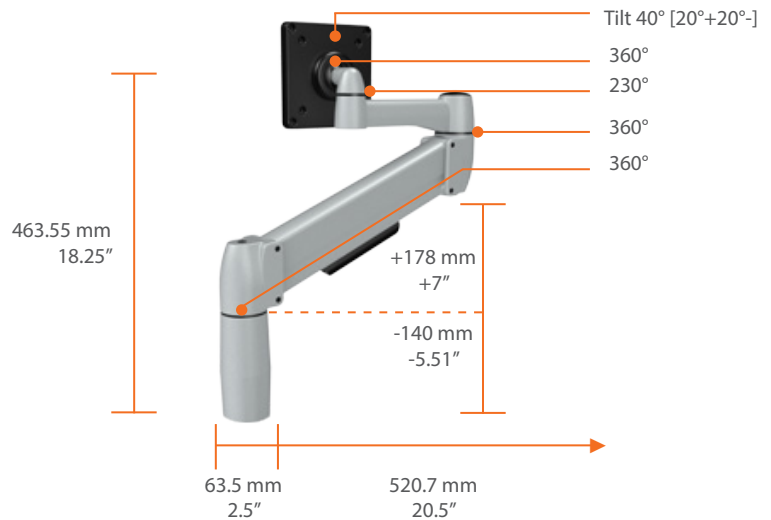

SpaceArm

Standard SpaceArm SA01

Available weight ranges:
0.9-4.53kg 2.67-7.25kg or 6.80-13.6kg
2-10lbs. 5-16lbs. or 15-30lbs.

Sit Stand SpaceArm SS01

Available weight ranges:
0.9-4.53kg 2.67-7.25kg or 6.80-13.6kg
2-10lbs. 5-16lbs. or 15-30lbs.

SpaceArm

Stubby SpaceArm
8" Extension Piece
ST01X8

Stubby Plus SpaceArm
8" Extension Piece
SP01X8

SpaceArm

Single Arm Multi-Mount SMM12QC/SA01NK

Length of extrusion: 789mm (31")
Fits 2 x 609.6mm (24") widescreen monitors

Available weight ranges:
0.9-4.53kg 2.67-7.25kg or 6.80-13.6kg
2-10lbs. 5-16lbs. or 15-30lbs.

Dual Monitor Multi-Mount SMM22QC/SA02NK

Length of extrusion: 789mm (31")
Fits 2 x 609.6mm (24") widescreen monitors

Available weight ranges:
0.9-4.53kg 2.67-7.25kg or 6.80-13.6kg
2-10lbs. 5-16lbs. or 15-30lbs.

Three Monitor Multi-Mount SMM23QC/SA02NK

Length of extrusion: 1372mm (54")
Fits 2 x 609.6mm (24") widescreen monitors