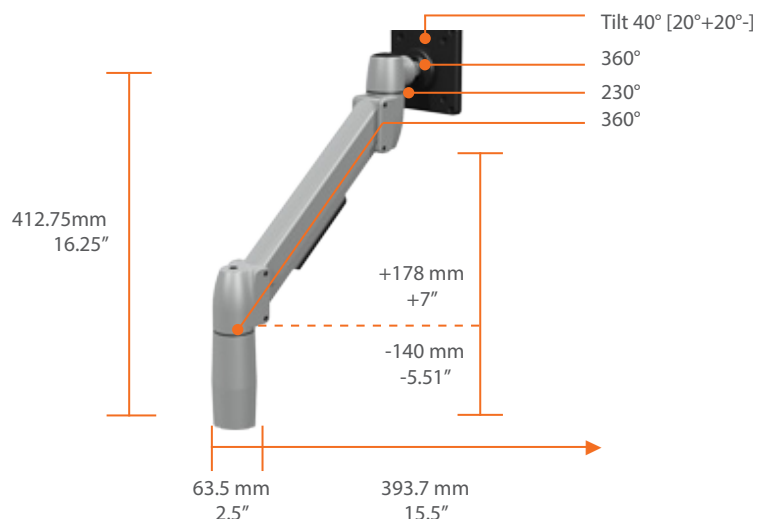

Direct SpaceArm SD01

Available weight ranges:
0.9-4.53kg 2.67-7.25kg or 6.80-13.6kg
2-10lbs. 5-16lbs. or 15-30lbs.

SpaceArm

XP SpaceArm

SA01XP

Available weight ranges:
0.9-4.53kg 2.67-7.25kg or 6.80-13.6kg
2-10lbs. 5-16lbs. or 15-30lbs.

SpaceArm

Stubby SpaceArm
8" Extension Piece
ST01X8

Stubby Plus SpaceArm
8" Extension Piece
SP01X8

SpaceArm

Single Arm Multi-Mount SMM12QC/SA01NK

Length of extrusion: 789mm (31")
Fits 2 x 609.6mm (24") widescreen monitors

Available weight ranges:
0.9-4.53kg 2.67-7.25kg or 6.80-13.6kg
2-10lbs. 5-16lbs. or 15-30lbs.

Dual Monitor Multi-Mount SMM22QC/SA02NK

Length of extrusion: 789mm (31")
Fits 2 x 609.6mm (24") widescreen monitors

Available weight ranges:
0.9-4.53kg 2.67-7.25kg or 6.80-13.6kg
2-10lbs. 5-16lbs. or 15-30lbs.

Three Monitor Multi-Mount SMM23QC/SA02NK

Length of extrusion: 1372mm (54")
Fits 2 x 609.6mm (24") widescreen monitors