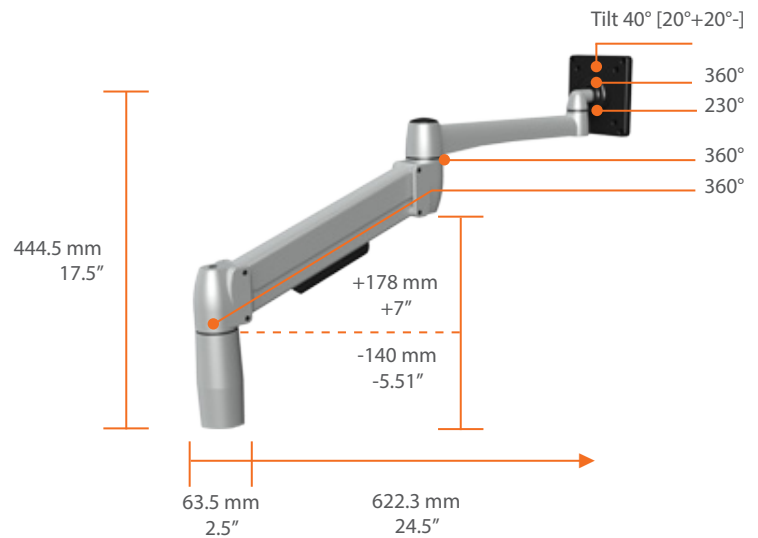

Direct SpaceArm SD01

Available weight ranges:
0.9-4.53kg 2.67-7.25kg or 6.80-13.6kg
2-10lbs. 5-16lbs. or 15-30lbs.

SpaceArm

XP SpaceArm

SA01XP

Available weight ranges:
0.9-4.53kg 2.67-7.25kg or 6.80-13.6kg
2-10lbs. 5-16lbs. or 15-30lbs.

Long SpaceArm

SX01

Available weight ranges:
0.9-4.53kg 2.67-7.25kg or 6.80-13.6kg
2-10lbs. 5-16lbs. or 15-30lbs.

Long XP SpaceArm

SX01XP

Available weight ranges:
0.9-4.53kg 2.67-7.25kg or 6.80-13.6kg
2-10lbs. 5-16lbs. or 15-30lbs.

SpaceArm

Stubby SpaceArm
8" Extension Piece
ST01X8

Stubby Plus SpaceArm
8" Extension Piece
SP01X8

SpaceArm

Single Arm Multi-Mount SMM12QC/SA01NK

Length of extrusion: 789mm (31")
Fits 2 x 609.6mm (24") widescreen monitors

Available weight ranges:
0.9-4.53kg 2.67-7.25kg or 6.80-13.6kg
2-10lbs. 5-16lbs. or 15-30lbs.

Dual Monitor Multi-Mount SMM22QC/SA02NK

Length of extrusion: 789mm (31")
Fits 2 x 609.6mm (24") widescreen monitors