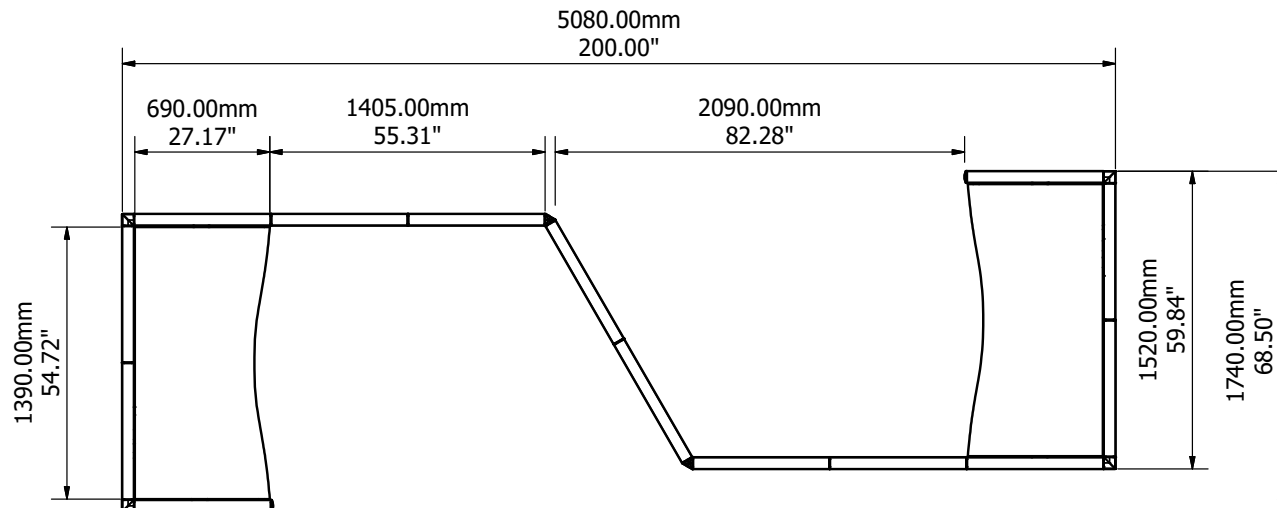

Overall Dimensions	2915 x 1520mm
Panel Height	1270mm
Worktop Dimensions	1390 x 690mm
Worktop Material	MFC/Chipboard Laminate
Standard Worktop Colours	White, Grey, Light Oak and bespoke
Worktop Height Range	640 - 1250mm
Standard Frame Colours	Black, Platinum, White and bespoke
Optional Accessories	Monitor Arms, Acrylic/Glass screens, Wireless chargers, Lockable storage, LED lighting, Coat pegs, Toolrails, CPU holders and more.
Packaging	Product dependent

Overall Dimensions	5080 x 1740mm
Panel Height	1270mm
Worktop Dimensions	1390 x 690mm
Worktop Material	MFC/Chipboard Laminate
Standard Worktop Colours	White, Grey, Light Oak and bespoke
Worktop Height Range	640 - 1250mm
Standard Frame Colours	Black, Platinum, White and bespoke
Optional Accessories	Monitor Arms, Acrylic/Glass screens, Wireless chargers, Lockable storage, LED lighting, Coat pegs, Toolrails, CPU holders and more.
Packaging	Product dependent

Overall Dimensions	5260 x 3240mm
Panel Height	1270mm
Worktop Dimensions	1390 x 1000mm
Worktop Material	MFC/Chipboard Laminate
Standard Worktop Colours	White, Grey, Light Oak and bespoke
Worktop Height Range	640 - 1250mm
Standard Frame Colours	Black, Platinum, White and bespoke
Optional Accessories	Monitor Arms, Acrylic/Glass screens, Wireless chargers, Lockable storage, LED lighting, Coat pegs, Toolrails, CPU holders and more.
Packaging	Product dependent

Overall Dimensions	2350 x 1505mm
Panel Height	1270mm
Worktop Dimensions	1375 x 1000mm
Worktop Material	MFC/Chipboard Laminate
Standard Worktop Colours	White, Grey, Light Oak and bespoke
Worktop Height Range	640 - 1250mm
Standard Frame Colours	Black, Platinum, White and bespoke
Optional Accessories	Monitor Arms, Acrylic/Glass screens, Wireless chargers, Lockable storage, LED lighting, Coat pegs, Toolrails, CPU holders and more.
Packaging	Product dependent