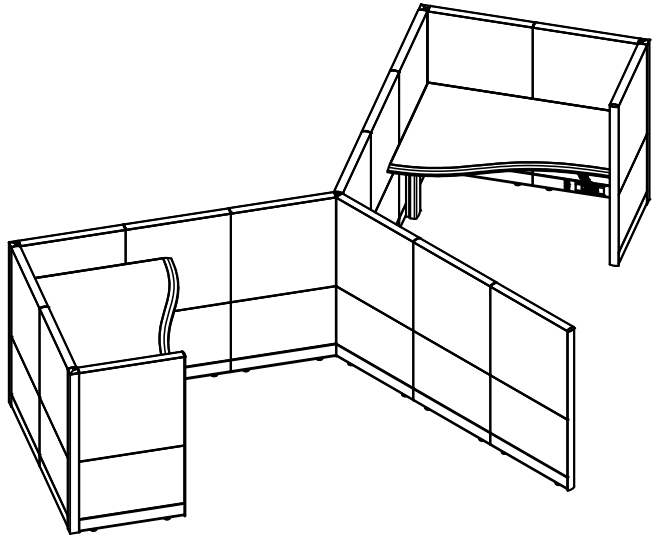

Overall Dimensions	2915 x 1520mm
Panel Height	1270mm
Worktop Dimensions	1390 x 690mm
Worktop Material	MFC/Chipboard Laminate
Standard Worktop Colours	White, Grey, Light Oak and bespoke
Worktop Height Range	640 - 1250mm
Standard Frame Colours	Black, Platinum, White and bespoke
Optional Accessories	Monitor Arms, Acrylic/Glass screens, Wireless chargers, Lockable storage, LED lighting, Coat pegs, Toolrails, CPU holders and more.
Packaging	Product dependent

Overall Dimensions	5080 x 1740mm
Panel Height	1270mm
Worktop Dimensions	1390 x 690mm
Worktop Material	MFC/Chipboard Laminate
Standard Worktop Colours	White, Grey, Light Oak and bespoke
Worktop Height Range	640 - 1250mm
Standard Frame Colours	Black, Platinum, White and bespoke
Optional Accessories	Monitor Arms, Acrylic/Glass screens, Wireless chargers, Lockable storage, LED lighting, Coat pegs, Toolrails, CPU holders and more.
Packaging	Product dependent

Overall Dimensions	5260 x 3240mm
Panel Height	1270mm
Worktop Dimensions	1390 x 1000mm
Worktop Material	MFC/Chipboard Laminate
Standard Worktop Colours	White, Grey, Light Oak and bespoke
Worktop Height Range	640 - 1250mm
Standard Frame Colours	Black, Platinum, White and bespoke
Optional Accessories	Monitor Arms, Acrylic/Glass screens, Wireless chargers, Lockable storage, LED lighting, Coat pegs, Toolrails, CPU holders and more.
Packaging	Product dependent

Overall Dimensions	2350 x 1505mm
Panel Height	1270mm
Worktop Dimensions	1375 x 1000mm
Worktop Material	MFC/Chipboard Laminate
Standard Worktop Colours	White, Grey, Light Oak and bespoke
Worktop Height Range	640 - 1250mm
Standard Frame Colours	Black, Platinum, White and bespoke
Optional Accessories	Monitor Arms, Acrylic/Glass screens, Wireless chargers, Lockable storage, LED lighting, Coat pegs, Toolrails, CPU holders and more.
Packaging	Product dependent