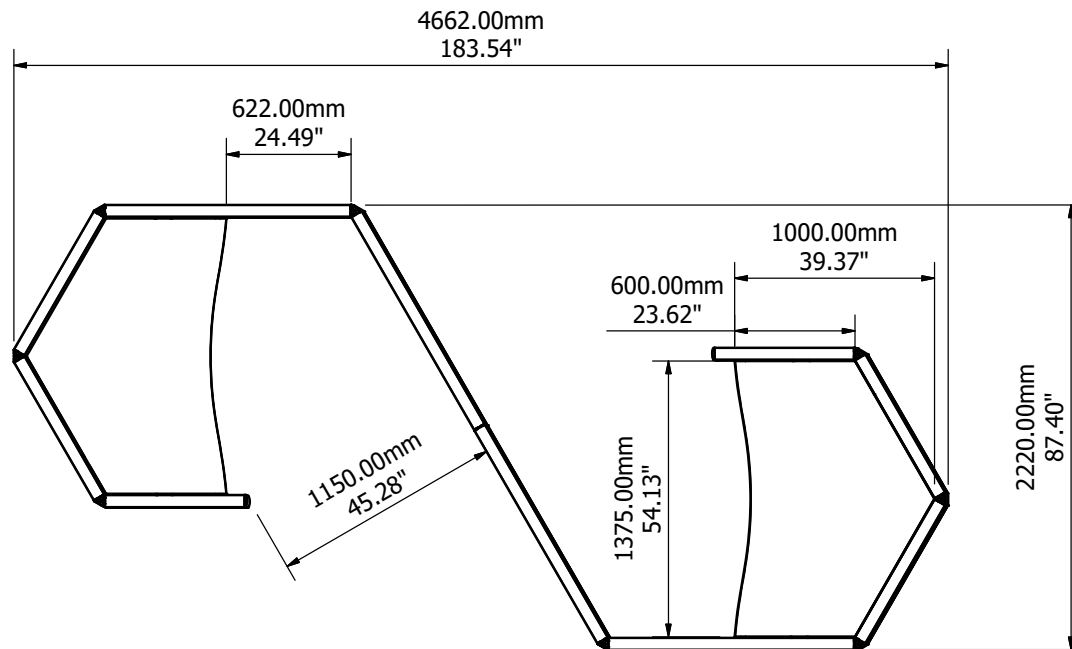

Overall Dimensions	5080 x 1740mm
Panel Height	1270mm
Worktop Dimensions	1390 x 690mm
Worktop Material	MFC/Chipboard Laminate
Standard Worktop Colours	White, Grey, Light Oak and bespoke
Worktop Height Range	640 - 1250mm
Standard Frame Colours	Black, Platinum, White and bespoke
Optional Accessories	Monitor Arms, Acrylic/Glass screens, Wireless chargers, Lockable storage, LED lighting, Coat pegs, Toolrails, CPU holders and more.
Packaging	Product dependent

Overall Dimensions	5260 x 3240mm
Panel Height	1270mm
Worktop Dimensions	1390 x 1000mm
Worktop Material	MFC/Chipboard Laminate
Standard Worktop Colours	White, Grey, Light Oak and bespoke
Worktop Height Range	640 - 1250mm
Standard Frame Colours	Black, Platinum, White and bespoke
Optional Accessories	Monitor Arms, Acrylic/Glass screens, Wireless chargers, Lockable storage, LED lighting, Coat pegs, Toolrails, CPU holders and more.
Packaging	Product dependent

Overall Dimensions	2350 x 1505mm
Panel Height	1270mm
Worktop Dimensions	1375 x 1000mm
Worktop Material	MFC/Chipboard Laminate
Standard Worktop Colours	White, Grey, Light Oak and bespoke
Worktop Height Range	640 - 1250mm
Standard Frame Colours	Black, Platinum, White and bespoke
Optional Accessories	Monitor Arms, Acrylic/Glass screens, Wireless chargers, Lockable storage, LED lighting, Coat pegs, Toolrails, CPU holders and more.
Packaging	Product dependent

Overall Dimensions	4662 x 2220mm
Panel Height	1270mm
Worktop Dimensions	1375 x 1000mm
Worktop Material	MFC/Chipboard Laminate
Standard Worktop Colours	White, Grey, Light Oak and bespoke
Worktop Height Range	640 - 1250mm
Standard Frame Colours	Black, Platinum, White and bespoke
Optional Accessories	Monitor Arms, Acrylic/Glass screens, Wireless chargers, Lockable storage, LED lighting, Coat pegs, Toolrails, CPU holders and more.
Packaging	Product dependent