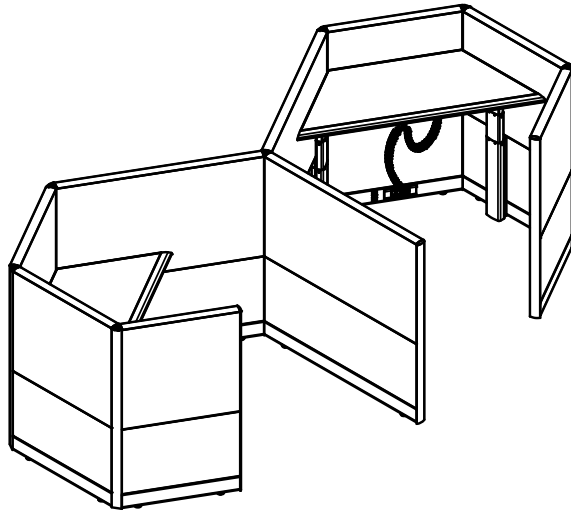

Overall Dimensions	5080 x 1740mm
Panel Height	1270mm
Worktop Dimensions	1390 x 690mm
Worktop Material	MFC/Chipboard Laminate
Standard Worktop Colours	White, Grey, Light Oak and bespoke
Worktop Height Range	640 - 1250mm
Standard Frame Colours	Black, Platinum, White and bespoke
Optional Accessories	Monitor Arms, Acrylic/Glass screens, Wireless chargers, Lockable storage, LED lighting, Coat pegs, Toolrails, CPU holders and more.
Packaging	Product dependent

Overall Dimensions	5260 x 3240mm
Panel Height	1270mm
Worktop Dimensions	1390 x 1000mm
Worktop Material	MFC/Chipboard Laminate
Standard Worktop Colours	White, Grey, Light Oak and bespoke
Worktop Height Range	640 - 1250mm
Standard Frame Colours	Black, Platinum, White and bespoke
Optional Accessories	Monitor Arms, Acrylic/Glass screens, Wireless chargers, Lockable storage, LED lighting, Coat pegs, Toolrails, CPU holders and more.
Packaging	Product dependent

Overall Dimensions	2350 x 1505mm
Panel Height	1270mm
Worktop Dimensions	1375 x 1000mm
Worktop Material	MFC/Chipboard Laminate
Standard Worktop Colours	White, Grey, Light Oak and bespoke
Worktop Height Range	640 - 1250mm
Standard Frame Colours	Black, Platinum, White and bespoke
Optional Accessories	Monitor Arms, Acrylic/Glass screens, Wireless chargers, Lockable storage, LED lighting, Coat pegs, Toolrails, CPU holders and more.
Packaging	Product dependent

Overall Dimensions	4662 x 2220mm
Panel Height	1270mm
Worktop Dimensions	1375 x 1000mm
Worktop Material	MFC/Chipboard Laminate
Standard Worktop Colours	White, Grey, Light Oak and bespoke
Worktop Height Range	640 - 1250mm
Standard Frame Colours	Black, Platinum, White and bespoke
Optional Accessories	Monitor Arms, Acrylic/Glass screens, Wireless chargers, Lockable storage, LED lighting, Coat pegs, Toolrails, CPU holders and more.
Packaging	Product dependent