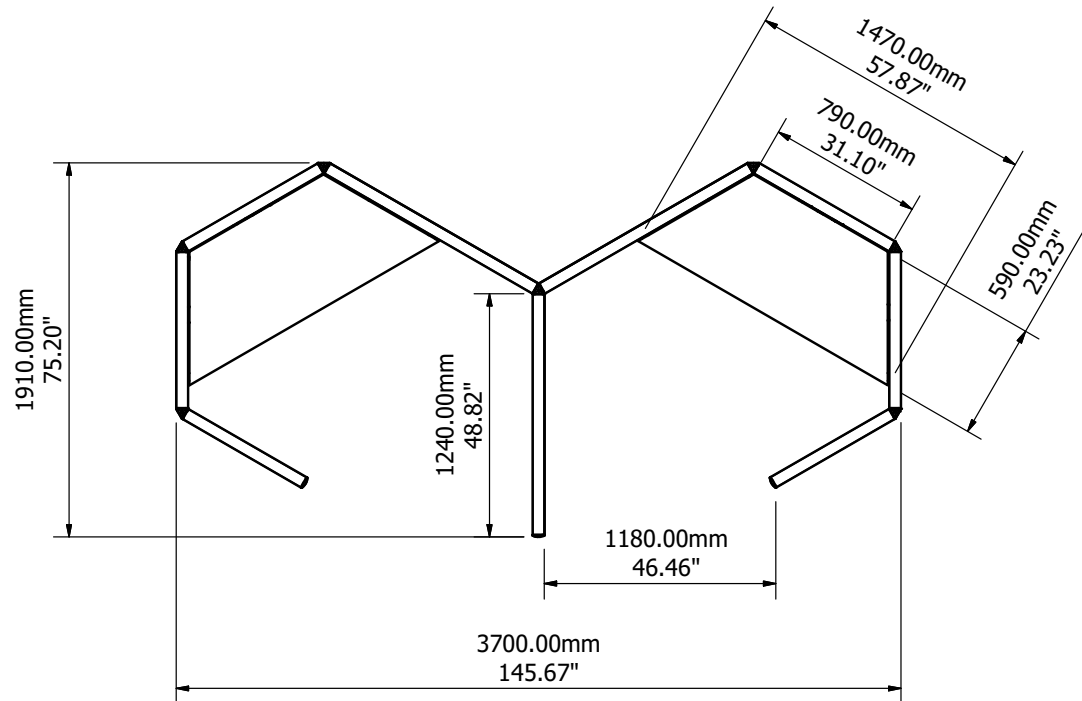

Overall Dimensions	3700 x 1910mm
Panel Height	1270mm
Worktop Dimensions	1470 x 590mm
Worktop Material	MFC/Chipboard Laminate
Standard Worktop Colours	White, Grey, Light Oak and bespoke
Worktop Height Range	640 - 1250mm
Standard Frame Colours	Black, Platinum, White and bespoke
Optional Accessories	Monitor Arms, Acrylic/Glass screens, Wireless chargers, Lockable storage, LED lighting, Coat pegs, Toolrails, CPU holders and more.
Packaging	Product dependent