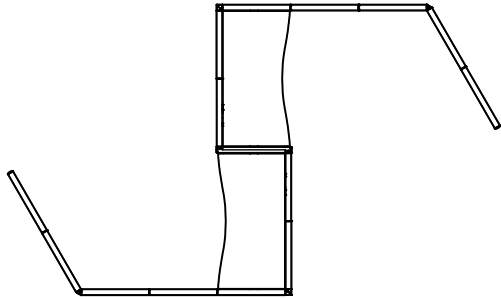

Overall Dimensions	2915 x 1520mm
Panel Height	1270mm
Worktop Dimensions	1390 x 690mm
Worktop Material	MFC/Chipboard Laminate
Standard Worktop Colours	White, Grey, Light Oak and bespoke
Worktop Height Range	640 - 1250mm
Standard Frame Colours	Black, Platinum, White and bespoke
Optional Accessories	Monitor Arms, Acrylic/Glass screens, Wireless chargers, Lockable storage, LED lighting, Coat pegs, Toolrails, CPU holders and more.
Packaging	Product dependent

Overall Dimensions	5080 x 1740mm
Panel Height	1270mm
Worktop Dimensions	1390 x 690mm
Worktop Material	MFC/Chipboard Laminate
Standard Worktop Colours	White, Grey, Light Oak and bespoke
Worktop Height Range	640 - 1250mm
Standard Frame Colours	Black, Platinum, White and bespoke
Optional Accessories	Monitor Arms, Acrylic/Glass screens, Wireless chargers, Lockable storage, LED lighting, Coat pegs, Toolrails, CPU holders and more.
Packaging	Product dependent

Overall Dimensions	5260 x 3240mm
Panel Height	1270mm
Worktop Dimensions	1390 x 1000mm
Worktop Material	MFC/Chipboard Laminate
Standard Worktop Colours	White, Grey, Light Oak and bespoke
Worktop Height Range	640 - 1250mm
Standard Frame Colours	Black, Platinum, White and bespoke
Optional Accessories	Monitor Arms, Acrylic/Glass screens, Wireless chargers, Lockable storage, LED lighting, Coat pegs, Toolrails, CPU holders and more.
Packaging	Product dependent

Overall Dimensions	2350 x 1505mm
Panel Height	1270mm
Worktop Dimensions	1375 x 1000mm
Worktop Material	MFC/Chipboard Laminate
Standard Worktop Colours	White, Grey, Light Oak and bespoke
Worktop Height Range	640 - 1250mm
Standard Frame Colours	Black, Platinum, White and bespoke
Optional Accessories	Monitor Arms, Acrylic/Glass screens, Wireless chargers, Lockable storage, LED lighting, Coat pegs, Toolrails, CPU holders and more.
Packaging	Product dependent