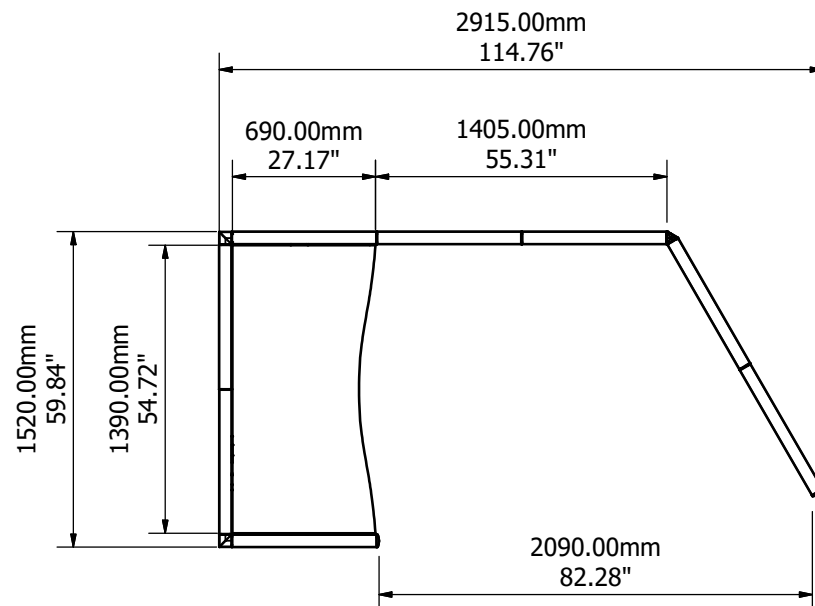

Overall Dimensions	2915 x 1520mm
Panel Height	1270mm
Worktop Dimensions	1390 x 690mm
Worktop Material	MFC/Chipboard Laminate
Standard Worktop Colours	White, Grey, Light Oak and bespoke
Worktop Height Range	640 - 1250mm
Standard Frame Colours	Black, Platinum, White and bespoke
Optional Accessories	Monitor Arms, Acrylic/Glass screens, Wireless chargers, Lockable storage, LED lighting, Coat pegs, Toolrails, CPU holders and more.
Packaging	Product dependent

Overall Dimensions	5080 x 1740mm
Panel Height	1270mm
Worktop Dimensions	1390 x 690mm
Worktop Material	MFC/Chipboard Laminate
Standard Worktop Colours	White, Grey, Light Oak and bespoke
Worktop Height Range	640 - 1250mm
Standard Frame Colours	Black, Platinum, White and bespoke
Optional Accessories	Monitor Arms, Acrylic/Glass screens, Wireless chargers, Lockable storage, LED lighting, Coat pegs, Toolrails, CPU holders and more.
Packaging	Product dependent

Overall Dimensions	5260 x 3240mm
Panel Height	1270mm
Worktop Dimensions	1390 x 1000mm
Worktop Material	MFC/Chipboard Laminate
Standard Worktop Colours	White, Grey, Light Oak and bespoke
Worktop Height Range	640 - 1250mm
Standard Frame Colours	Black, Platinum, White and bespoke
Optional Accessories	Monitor Arms, Acrylic/Glass screens, Wireless chargers, Lockable storage, LED lighting, Coat pegs, Toolrails, CPU holders and more.
Packaging	Product dependent

Overall Dimensions	2350 x 1505mm
Panel Height	1270mm
Worktop Dimensions	1375 x 1000mm
Worktop Material	MFC/Chipboard Laminate
Standard Worktop Colours	White, Grey, Light Oak and bespoke
Worktop Height Range	640 - 1250mm
Standard Frame Colours	Black, Platinum, White and bespoke
Optional Accessories	Monitor Arms, Acrylic/Glass screens, Wireless chargers, Lockable storage, LED lighting, Coat pegs, Toolrails, CPU holders and more.
Packaging	Product dependent