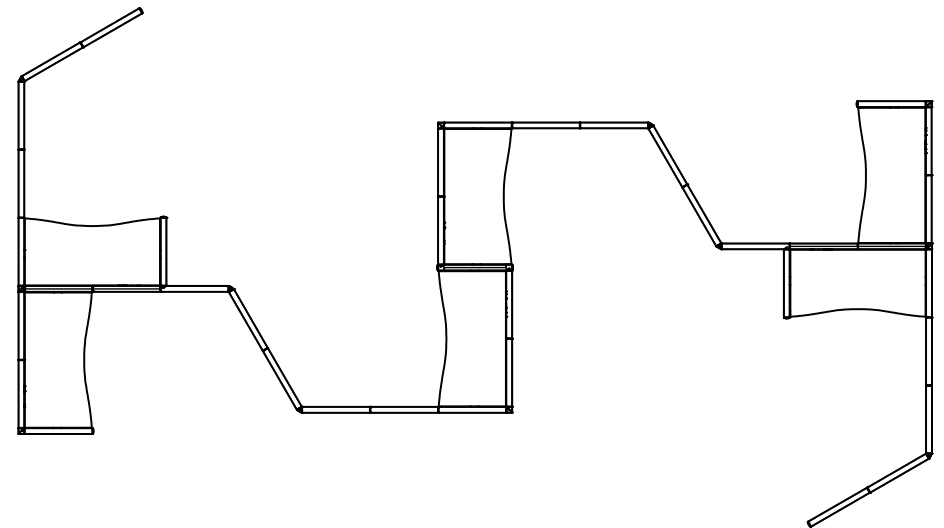

Overall Dimensions	2915 x 1520mm
Panel Height	1270mm
Worktop Dimensions	1390 x 690mm
Worktop Material	MFC/Chipboard Laminate
Standard Worktop Colours	White, Grey, Light Oak and bespoke
Worktop Height Range	640 - 1250mm
Standard Frame Colours	Black, Platinum, White and bespoke
Optional Accessories	Monitor Arms, Acrylic/Glass screens, Wireless chargers, Lockable storage, LED lighting, Coat pegs, Toolrails, CPU holders and more.
Packaging	Product dependent

Overall Dimensions	5080 x 1740mm
Panel Height	1270mm
Worktop Dimensions	1390 x 690mm
Worktop Material	MFC/Chipboard Laminate
Standard Worktop Colours	White, Grey, Light Oak and bespoke
Worktop Height Range	640 - 1250mm
Standard Frame Colours	Black, Platinum, White and bespoke
Optional Accessories	Monitor Arms, Acrylic/Glass screens, Wireless chargers, Lockable storage, LED lighting, Coat pegs, Toolrails, CPU holders and more.
Packaging	Product dependent

Overall Dimensions	5260 x 3240mm
Panel Height	1270mm
Worktop Dimensions	1390 x 1000mm
Worktop Material	MFC/Chipboard Laminate
Standard Worktop Colours	White, Grey, Light Oak and bespoke
Worktop Height Range	640 - 1250mm
Standard Frame Colours	Black, Platinum, White and bespoke
Optional Accessories	Monitor Arms, Acrylic/Glass screens, Wireless chargers, Lockable storage, LED lighting, Coat pegs, Toolrails, CPU holders and more.
Packaging	Product dependent

Overall Dimensions	2350 x 1505mm
Panel Height	1270mm
Worktop Dimensions	1375 x 1000mm
Worktop Material	MFC/Chipboard Laminate
Standard Worktop Colours	White, Grey, Light Oak and bespoke
Worktop Height Range	640 - 1250mm
Standard Frame Colours	Black, Platinum, White and bespoke
Optional Accessories	Monitor Arms, Acrylic/Glass screens, Wireless chargers, Lockable storage, LED lighting, Coat pegs, Toolrails, CPU holders and more.
Packaging	Product dependent