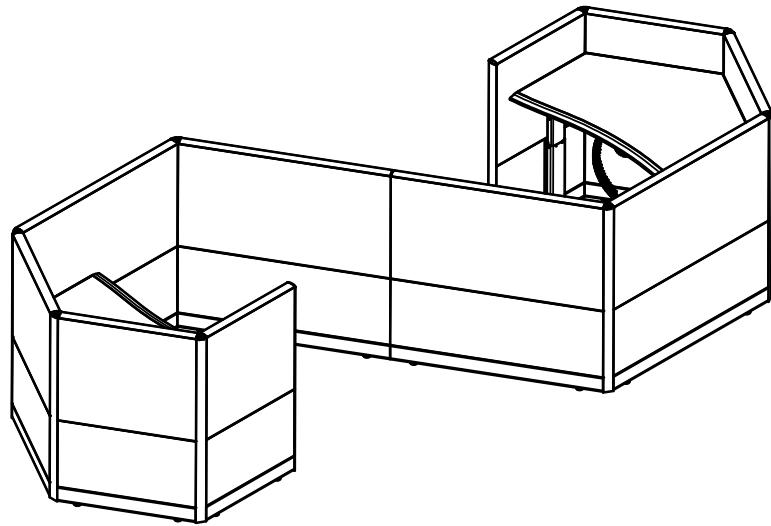

Overall Dimensions	5080 x 1740mm
Panel Height	1270mm
Worktop Dimensions	1390 x 690mm
Worktop Material	MFC/Chipboard Laminate
Standard Worktop Colours	White, Grey, Light Oak and bespoke
Worktop Height Range	640 - 1250mm
Standard Frame Colours	Black, Platinum, White and bespoke
Optional Accessories	Monitor Arms, Acrylic/Glass screens, Wireless chargers, Lockable storage, LED lighting, Coat pegs, Toolrails, CPU holders and more.
Packaging	Product dependent

Overall Dimensions	5260 x 3240mm
Panel Height	1270mm
Worktop Dimensions	1390 x 1000mm
Worktop Material	MFC/Chipboard Laminate
Standard Worktop Colours	White, Grey, Light Oak and bespoke
Worktop Height Range	640 - 1250mm
Standard Frame Colours	Black, Platinum, White and bespoke
Optional Accessories	Monitor Arms, Acrylic/Glass screens, Wireless chargers, Lockable storage, LED lighting, Coat pegs, Toolrails, CPU holders and more.
Packaging	Product dependent

Overall Dimensions	2350 x 1505mm
Panel Height	1270mm
Worktop Dimensions	1375 x 1000mm
Worktop Material	MFC/Chipboard Laminate
Standard Worktop Colours	White, Grey, Light Oak and bespoke
Worktop Height Range	640 - 1250mm
Standard Frame Colours	Black, Platinum, White and bespoke
Optional Accessories	Monitor Arms, Acrylic/Glass screens, Wireless chargers, Lockable storage, LED lighting, Coat pegs, Toolrails, CPU holders and more.
Packaging	Product dependent

Overall Dimensions	4662 x 2220mm
Panel Height	1270mm
Worktop Dimensions	1375 x 1000mm
Worktop Material	MFC/Chipboard Laminate
Standard Worktop Colours	White, Grey, Light Oak and bespoke
Worktop Height Range	640 - 1250mm
Standard Frame Colours	Black, Platinum, White and bespoke
Optional Accessories	Monitor Arms, Acrylic/Glass screens, Wireless chargers, Lockable storage, LED lighting, Coat pegs, Toolrails, CPU holders and more.
Packaging	Product dependent