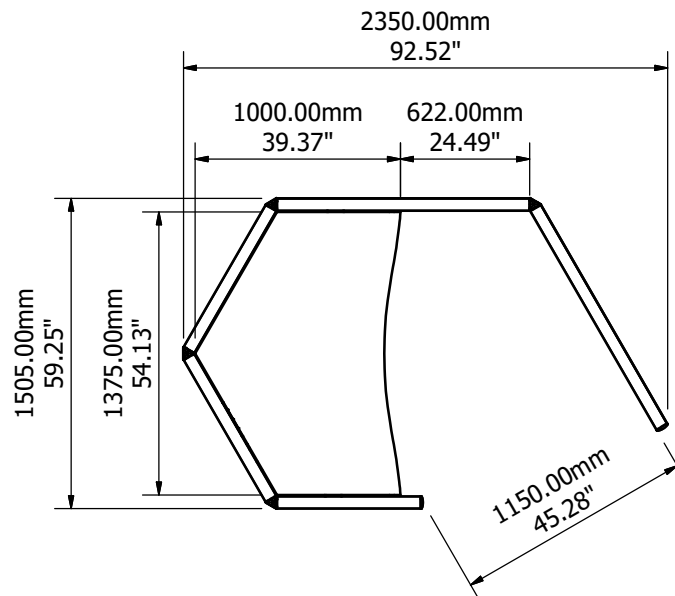

Overall Dimensions	2915 x 1520mm
Panel Height	1270mm
Worktop Dimensions	1390 x 690mm
Worktop Material	MFC/Chipboard Laminate
Standard Worktop Colours	White, Grey, Light Oak and bespoke
Worktop Height Range	640 - 1250mm
Standard Frame Colours	Black, Platinum, White and bespoke
Optional Accessories	Monitor Arms, Acrylic/Glass screens, Wireless chargers, Lockable storage, LED lighting, Coat pegs, Toolrails, CPU holders and more.
Packaging	Product dependent

Overall Dimensions	5080 x 1740mm
Panel Height	1270mm
Worktop Dimensions	1390 x 690mm
Worktop Material	MFC/Chipboard Laminate
Standard Worktop Colours	White, Grey, Light Oak and bespoke
Worktop Height Range	640 - 1250mm
Standard Frame Colours	Black, Platinum, White and bespoke
Optional Accessories	Monitor Arms, Acrylic/Glass screens, Wireless chargers, Lockable storage, LED lighting, Coat pegs, Toolrails, CPU holders and more.
Packaging	Product dependent

Overall Dimensions	5260 x 3240mm
Panel Height	1270mm
Worktop Dimensions	1390 x 1000mm
Worktop Material	MFC/Chipboard Laminate
Standard Worktop Colours	White, Grey, Light Oak and bespoke
Worktop Height Range	640 - 1250mm
Standard Frame Colours	Black, Platinum, White and bespoke
Optional Accessories	Monitor Arms, Acrylic/Glass screens, Wireless chargers, Lockable storage, LED lighting, Coat pegs, Toolrails, CPU holders and more.
Packaging	Product dependent

Overall Dimensions	2350 x 1505mm
Panel Height	1270mm
Worktop Dimensions	1375 x 1000mm
Worktop Material	MFC/Chipboard Laminate
Standard Worktop Colours	White, Grey, Light Oak and bespoke
Worktop Height Range	640 - 1250mm
Standard Frame Colours	Black, Platinum, White and bespoke
Optional Accessories	Monitor Arms, Acrylic/Glass screens, Wireless chargers, Lockable storage, LED lighting, Coat pegs, Toolrails, CPU holders and more.
Packaging	Product dependent