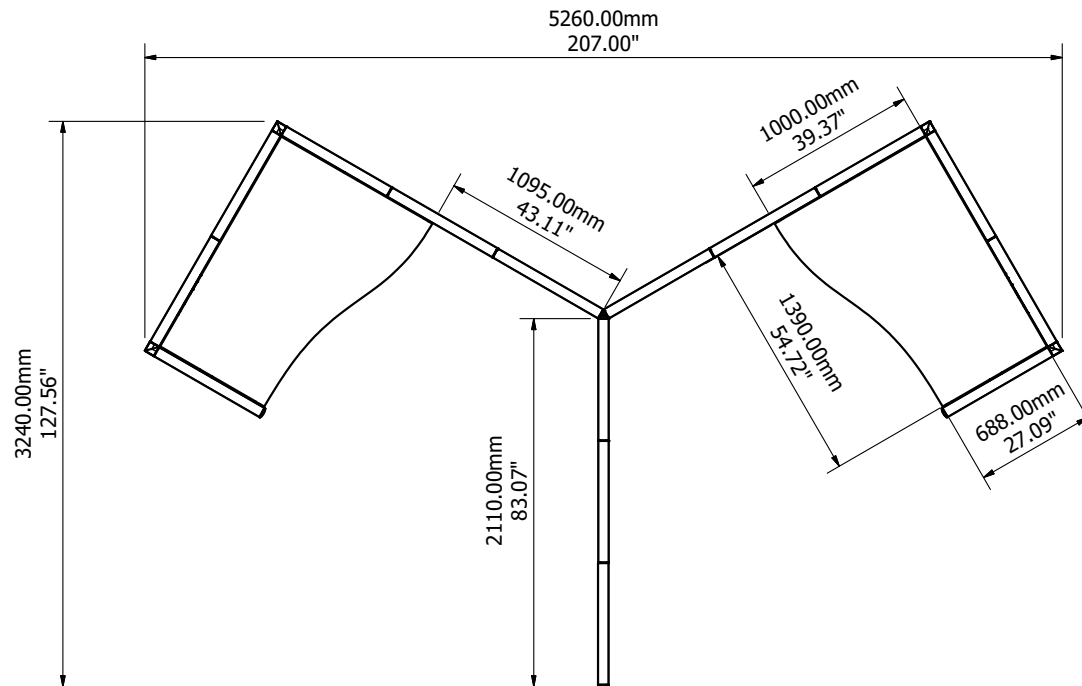

Overall Dimensions	2915 x 1520mm
Panel Height	1270mm
Worktop Dimensions	1390 x 690mm
Worktop Material	MFC/Chipboard Laminate
Standard Worktop Colours	White, Grey, Light Oak and bespoke
Worktop Height Range	640 - 1250mm
Standard Frame Colours	Black, Platinum, White and bespoke
Optional Accessories	Monitor Arms, Acrylic/Glass screens, Wireless chargers, Lockable storage, LED lighting, Coat pegs, Toolrails, CPU holders and more.
Packaging	Product dependent

Overall Dimensions	5080 x 1740mm
Panel Height	1270mm
Worktop Dimensions	1390 x 690mm
Worktop Material	MFC/Chipboard Laminate
Standard Worktop Colours	White, Grey, Light Oak and bespoke
Worktop Height Range	640 - 1250mm
Standard Frame Colours	Black, Platinum, White and bespoke
Optional Accessories	Monitor Arms, Acrylic/Glass screens, Wireless chargers, Lockable storage, LED lighting, Coat pegs, Toolrails, CPU holders and more.
Packaging	Product dependent

Overall Dimensions	5260 x 3240mm
Panel Height	1270mm
Worktop Dimensions	1390 x 1000mm
Worktop Material	MFC/Chipboard Laminate
Standard Worktop Colours	White, Grey, Light Oak and bespoke
Worktop Height Range	640 - 1250mm
Standard Frame Colours	Black, Platinum, White and bespoke
Optional Accessories	Monitor Arms, Acrylic/Glass screens, Wireless chargers, Lockable storage, LED lighting, Coat pegs, Toolrails, CPU holders and more.
Packaging	Product dependent

Overall Dimensions	2350 x 1505mm
Panel Height	1270mm
Worktop Dimensions	1375 x 1000mm
Worktop Material	MFC/Chipboard Laminate
Standard Worktop Colours	White, Grey, Light Oak and bespoke
Worktop Height Range	640 - 1250mm
Standard Frame Colours	Black, Platinum, White and bespoke
Optional Accessories	Monitor Arms, Acrylic/Glass screens, Wireless chargers, Lockable storage, LED lighting, Coat pegs, Toolrails, CPU holders and more.
Packaging	Product dependent